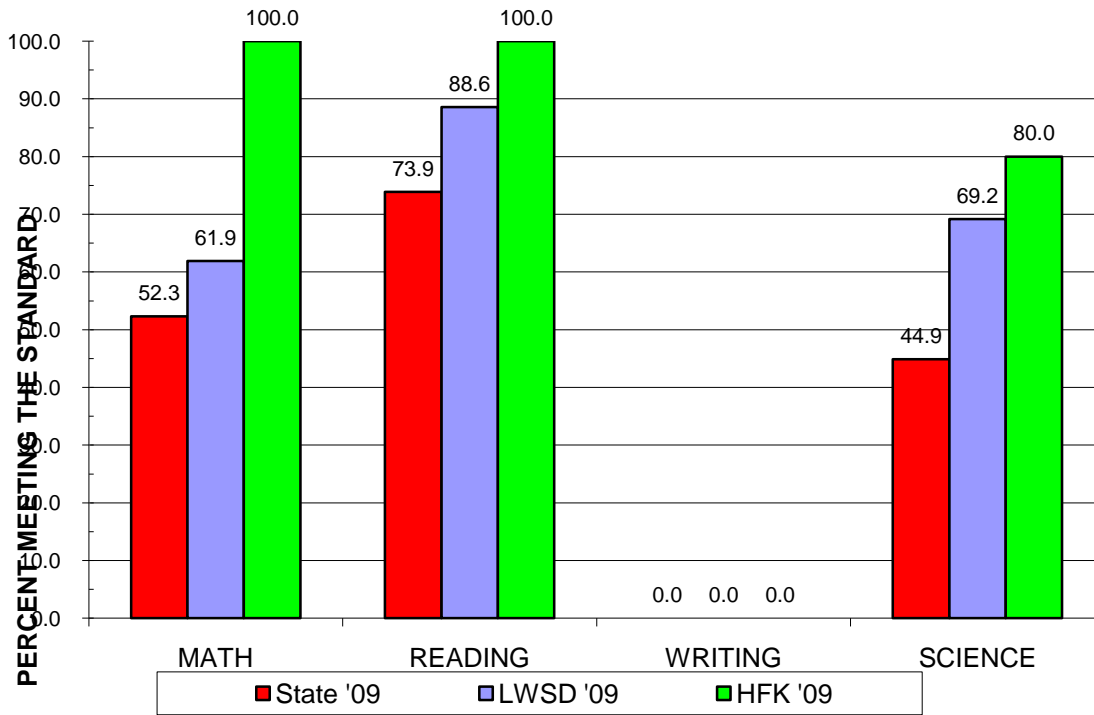

The 2009 WASL results confirm that Holy Family School continues to consistently score higher than the private and public schools in our area.

Holy Family Parish School WASL Results Spring 2009

Third Grade

Fourth Grade

Fifth Grade

Seventh Grade