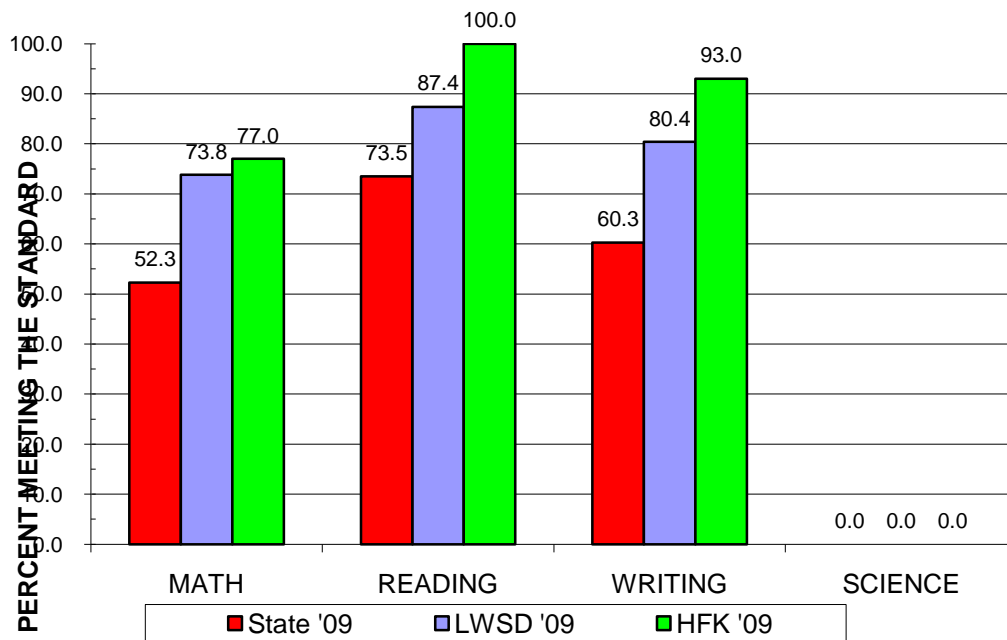

The 2009 WASL results confirm that Holy Family School continues to consistently score higher than the private and public schools in our area.

Holy Family Parish School WASL Results Spring 2009

Third Grade

Fourth Grade

Fifth Grade

Seventh Grade