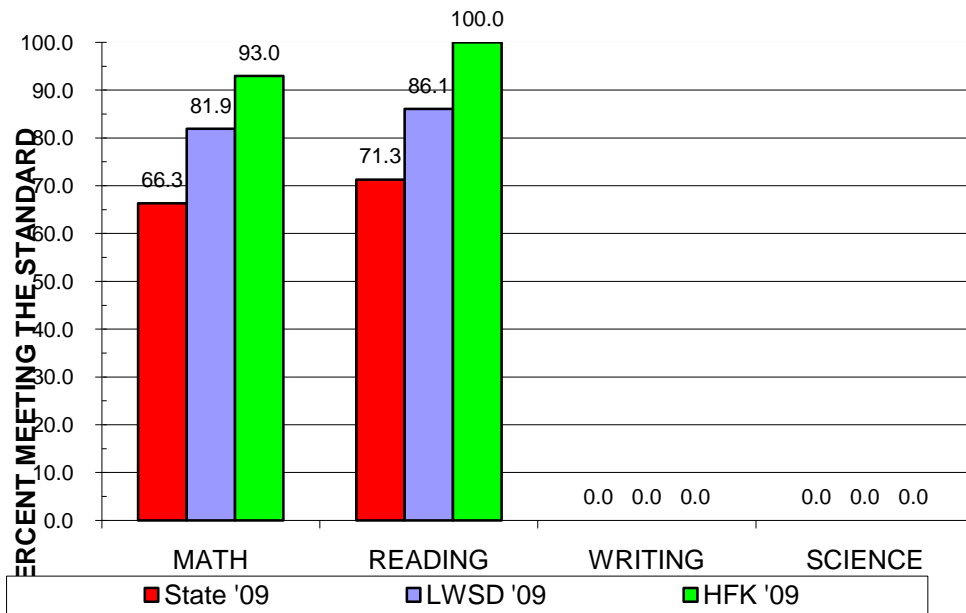

The 2009 WASL results confirm that Holy Family School continues to consistently score higher than the private and public schools in our area.

Holy Family Parish School WASL Results Spring 2009

Third Grade

Fourth Grade

Fifth Grade

Seventh Grade